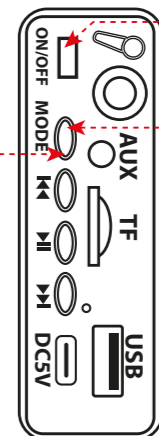

6. Using two G24 at the same time (TWS mode)