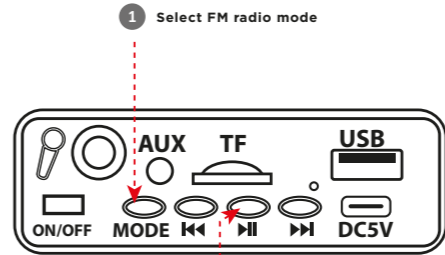

5. FM radio

1 Select FM radio mode

2 Long press 3 sec - start auto searching

3 Wait 2-3 min